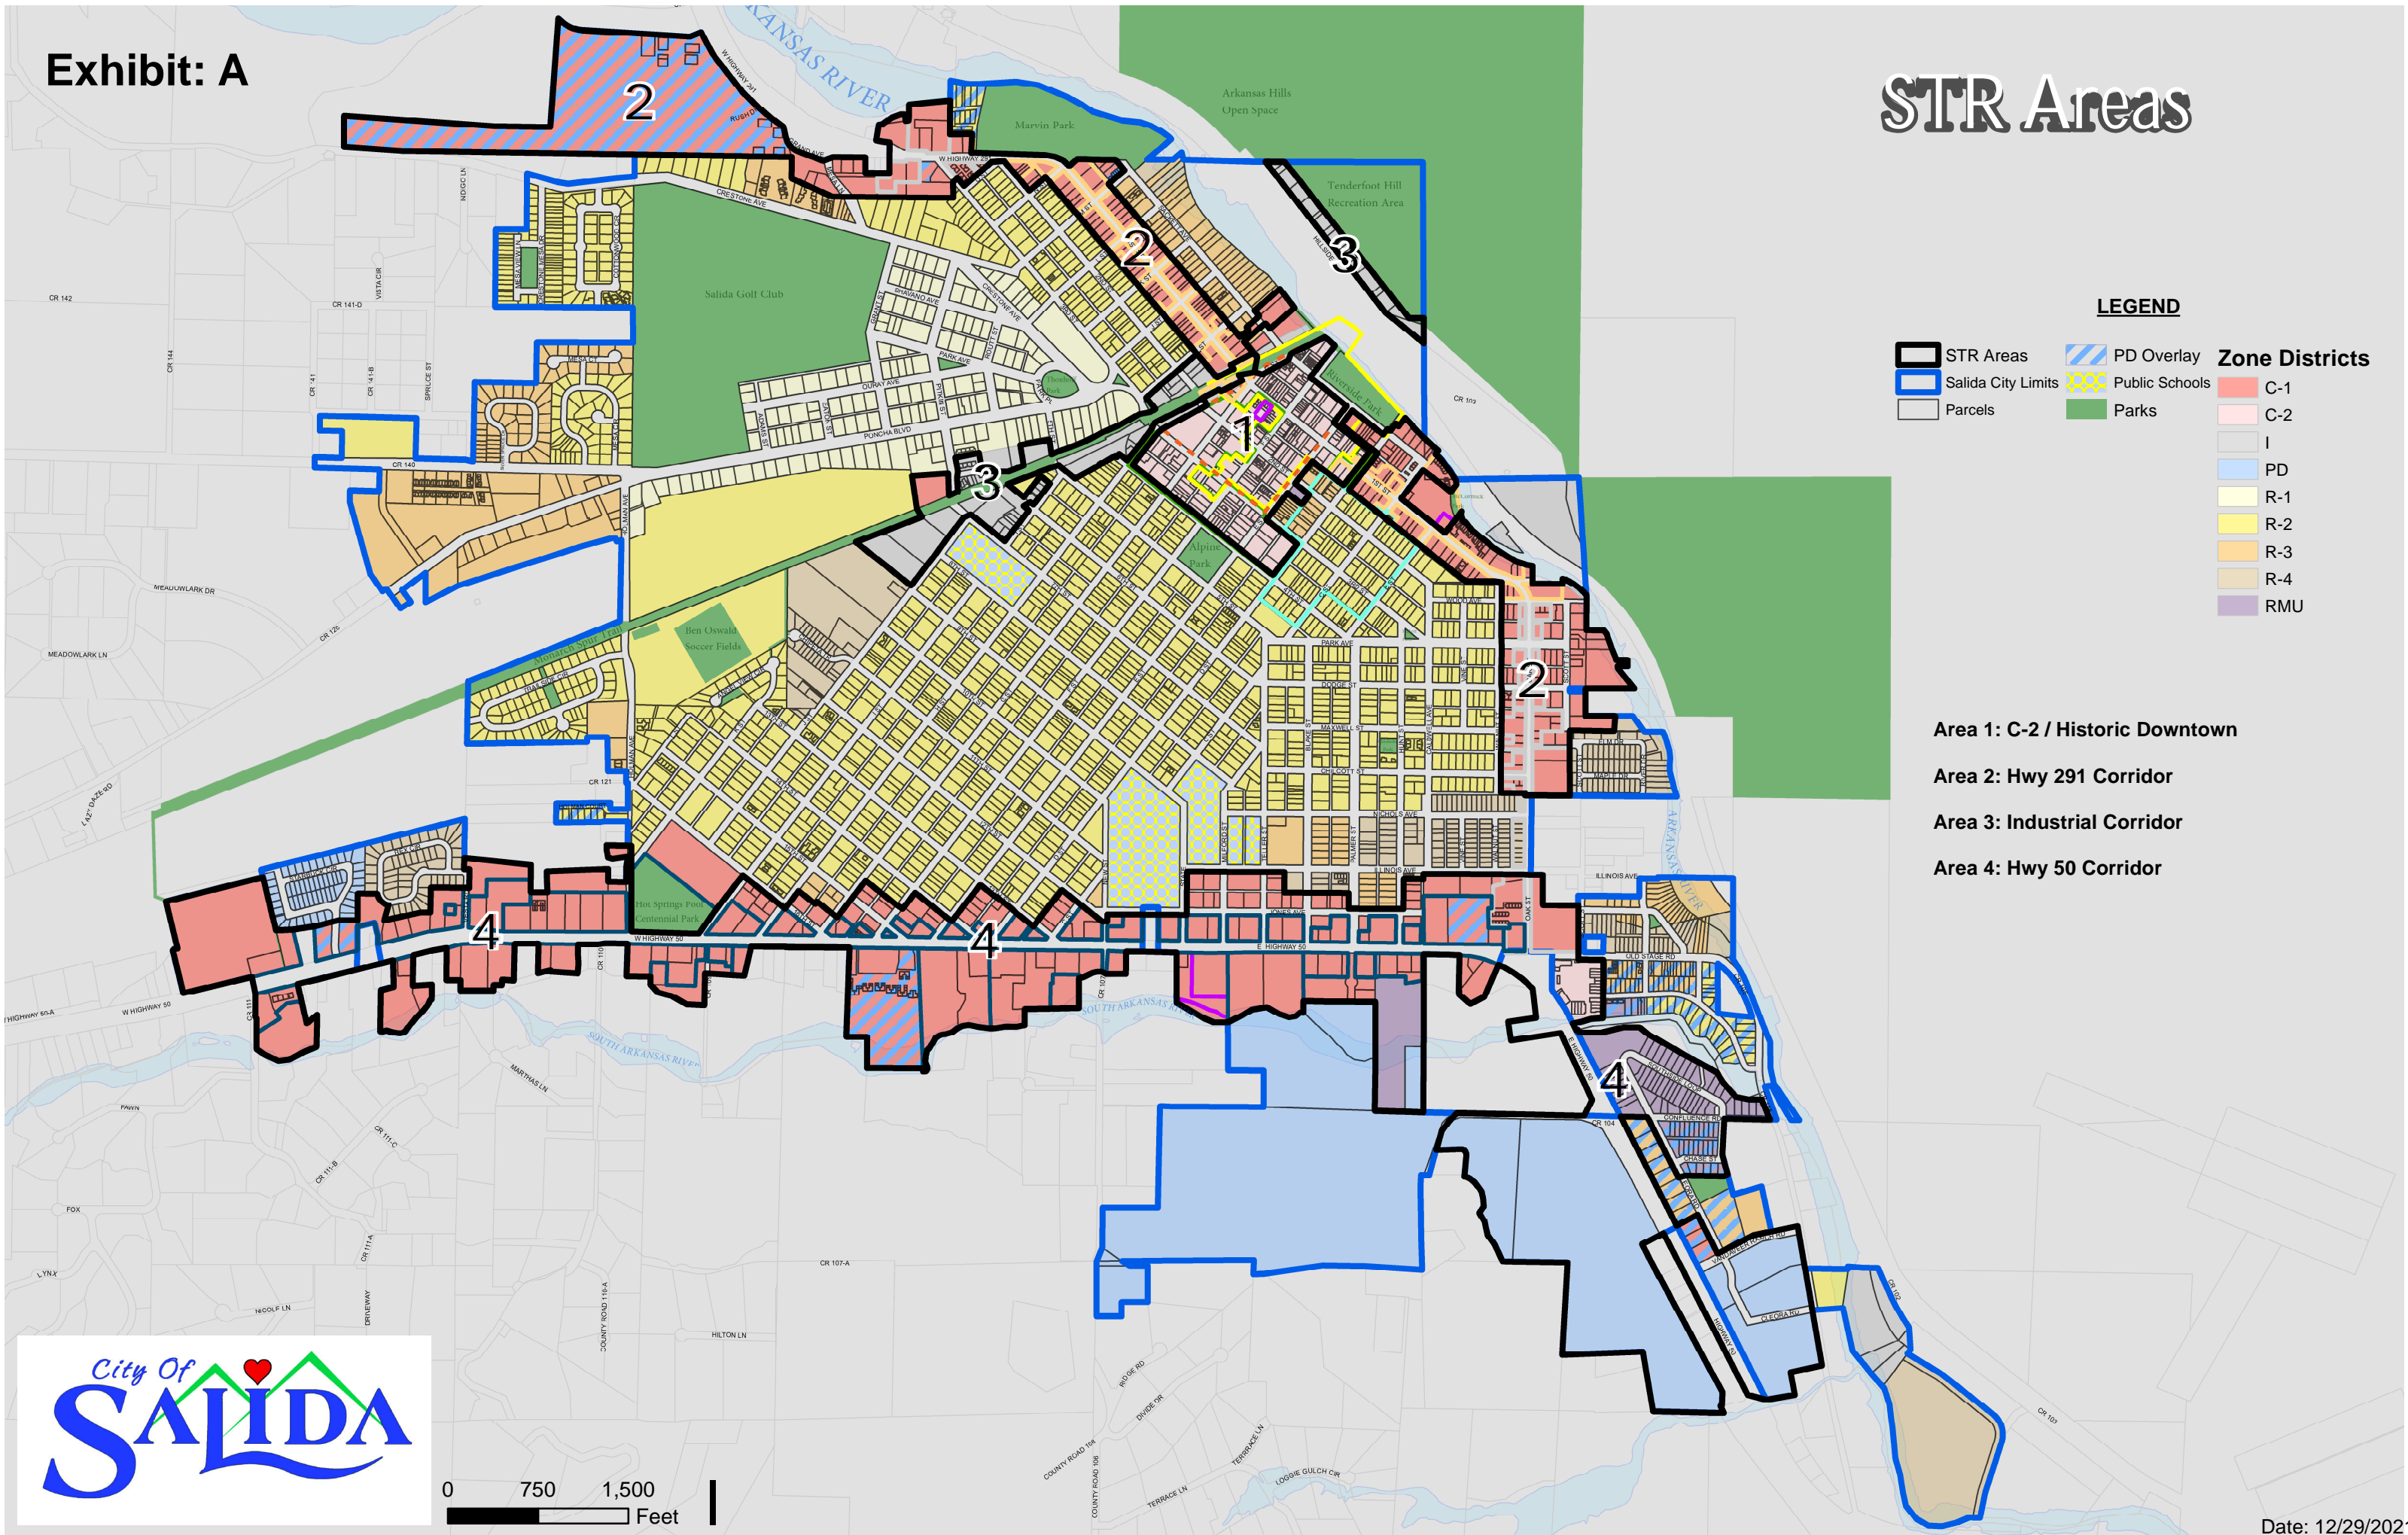

# Exhibit: A

# STR Areas

### LEGEND

STR Areas	PD Overlay	<b>Zone Districts</b>
Salida City Limits	Public Schools	C-1
Parcels	Parks	C-2
		I
		PD
		R-1
		R-2
		R-3
		R-4
		RMU

- Area 1: C-2 / Historic Downtown**
- Area 2: Hwy 291 Corridor**
- Area 3: Industrial Corridor**
- Area 4: Hwy 50 Corridor**