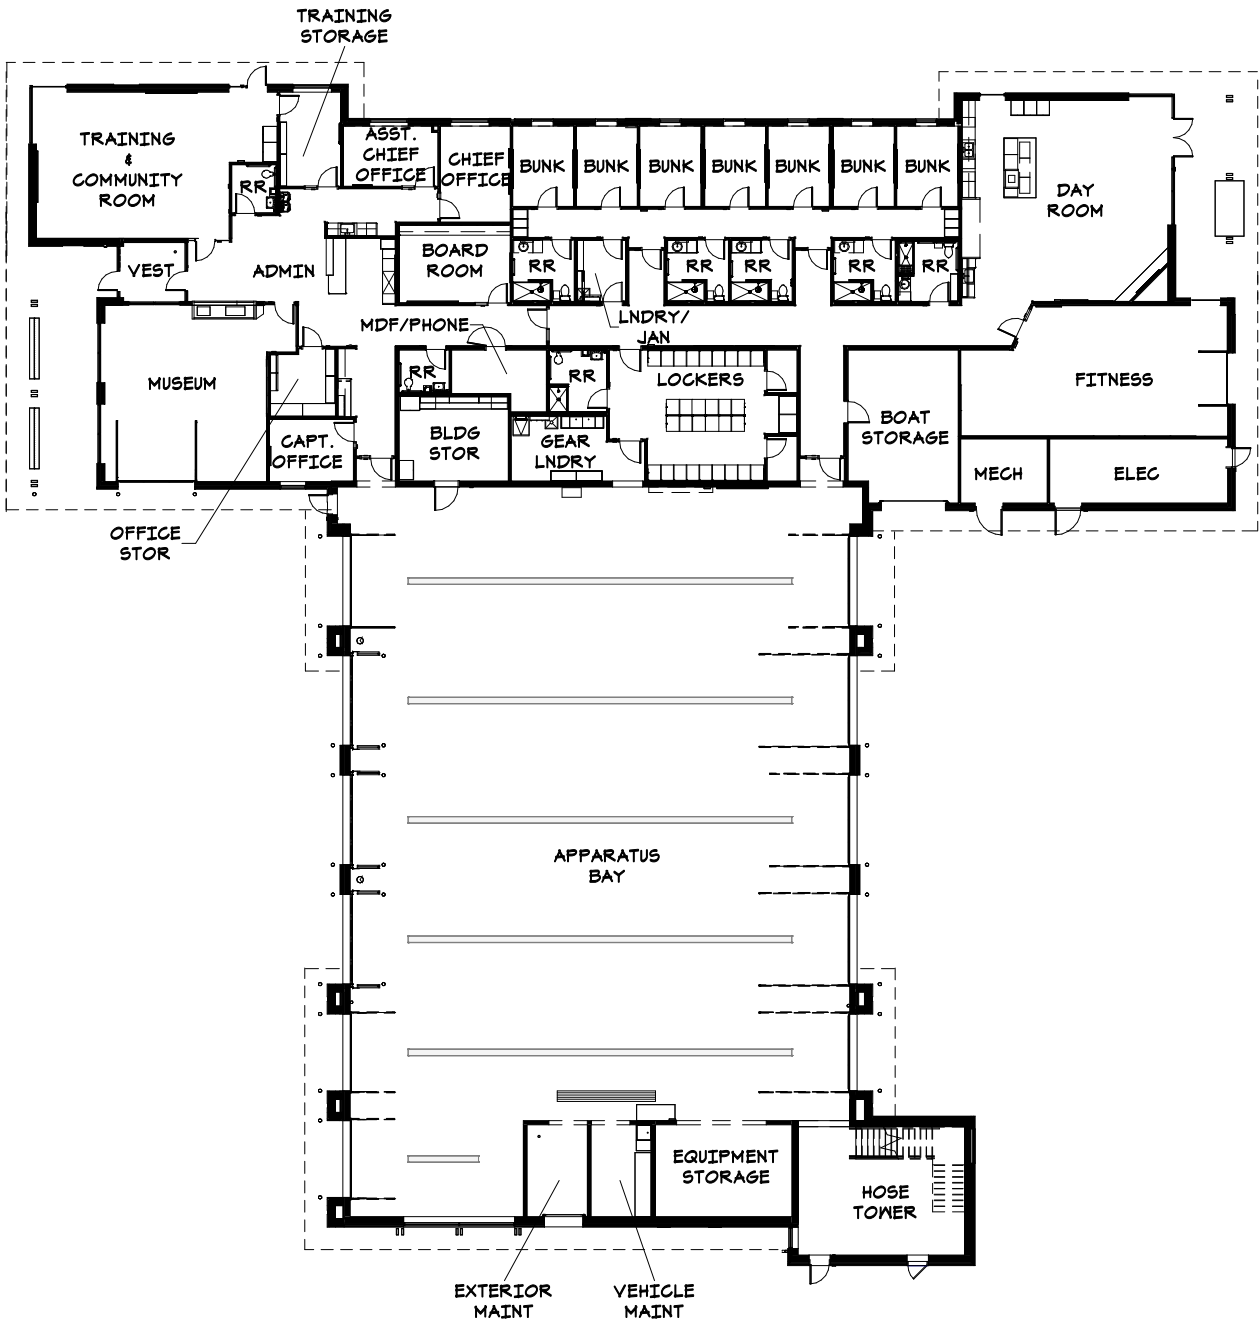

- 1 Admin & Museum
- 2 Living Quarters
- 3 Lockers & Decon
- 4 Apparatus Bays
- 5 Hose Tower

**Floor Plan**  
^ North      1" = 30'

date: 08.16.2023

1" = 30'-0"