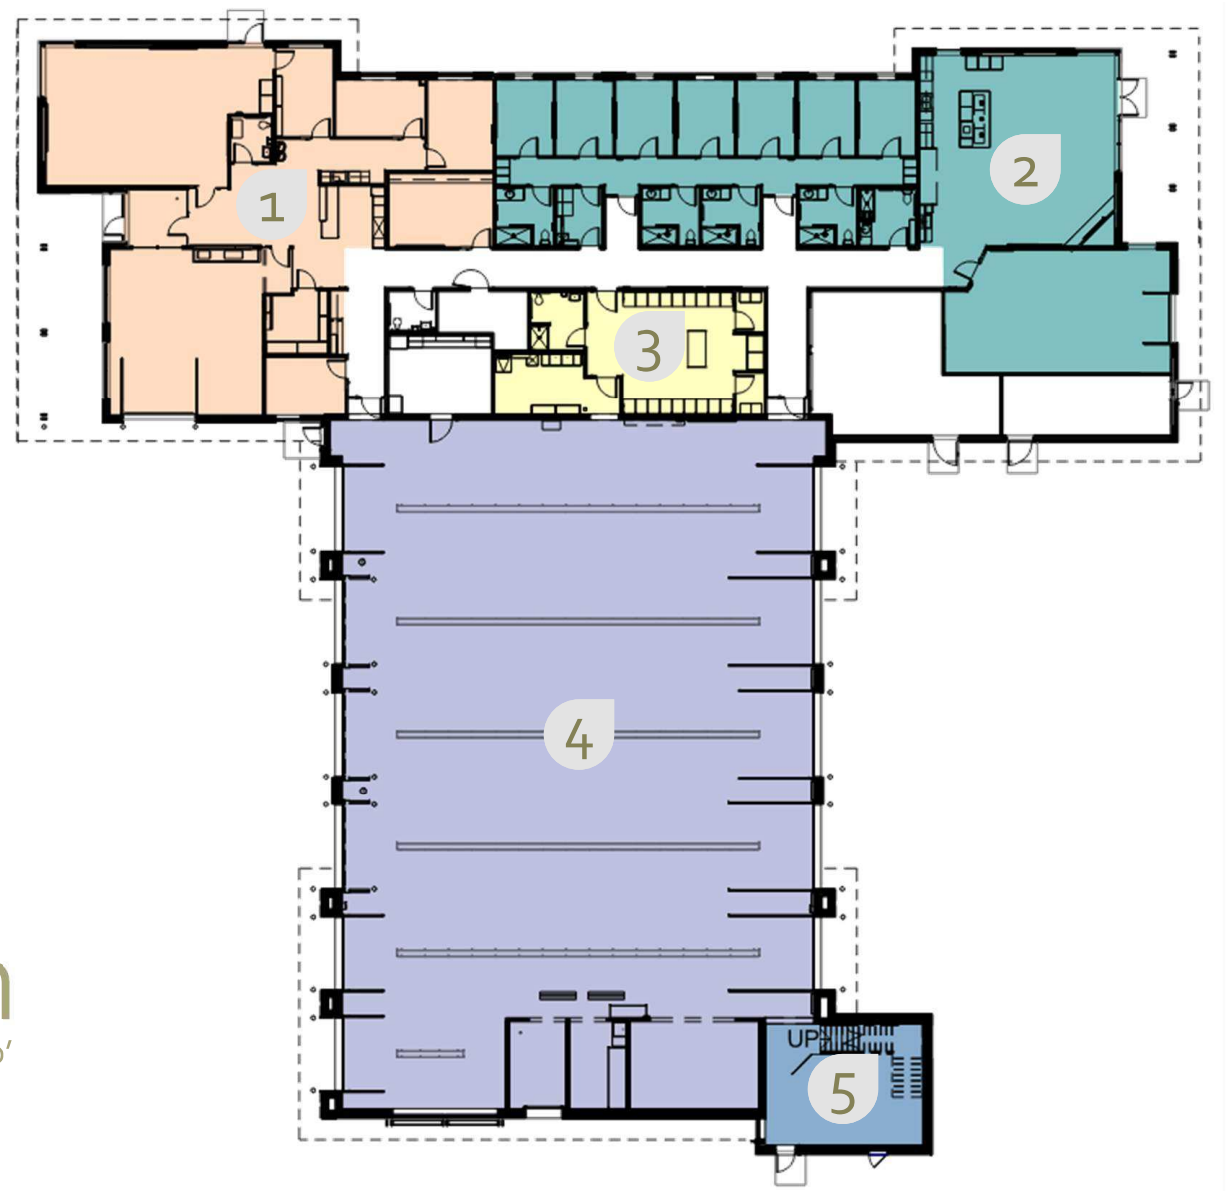

- 1 Admin & Museum
- 2 Living Quarters
- 3 Lockers & Decon
- 4 Apparatus Bays
- 5 Hose Tower

**Floor Plan**  
^ North      1" = 30'

date: 08.16.2023

1" = 30'-0"