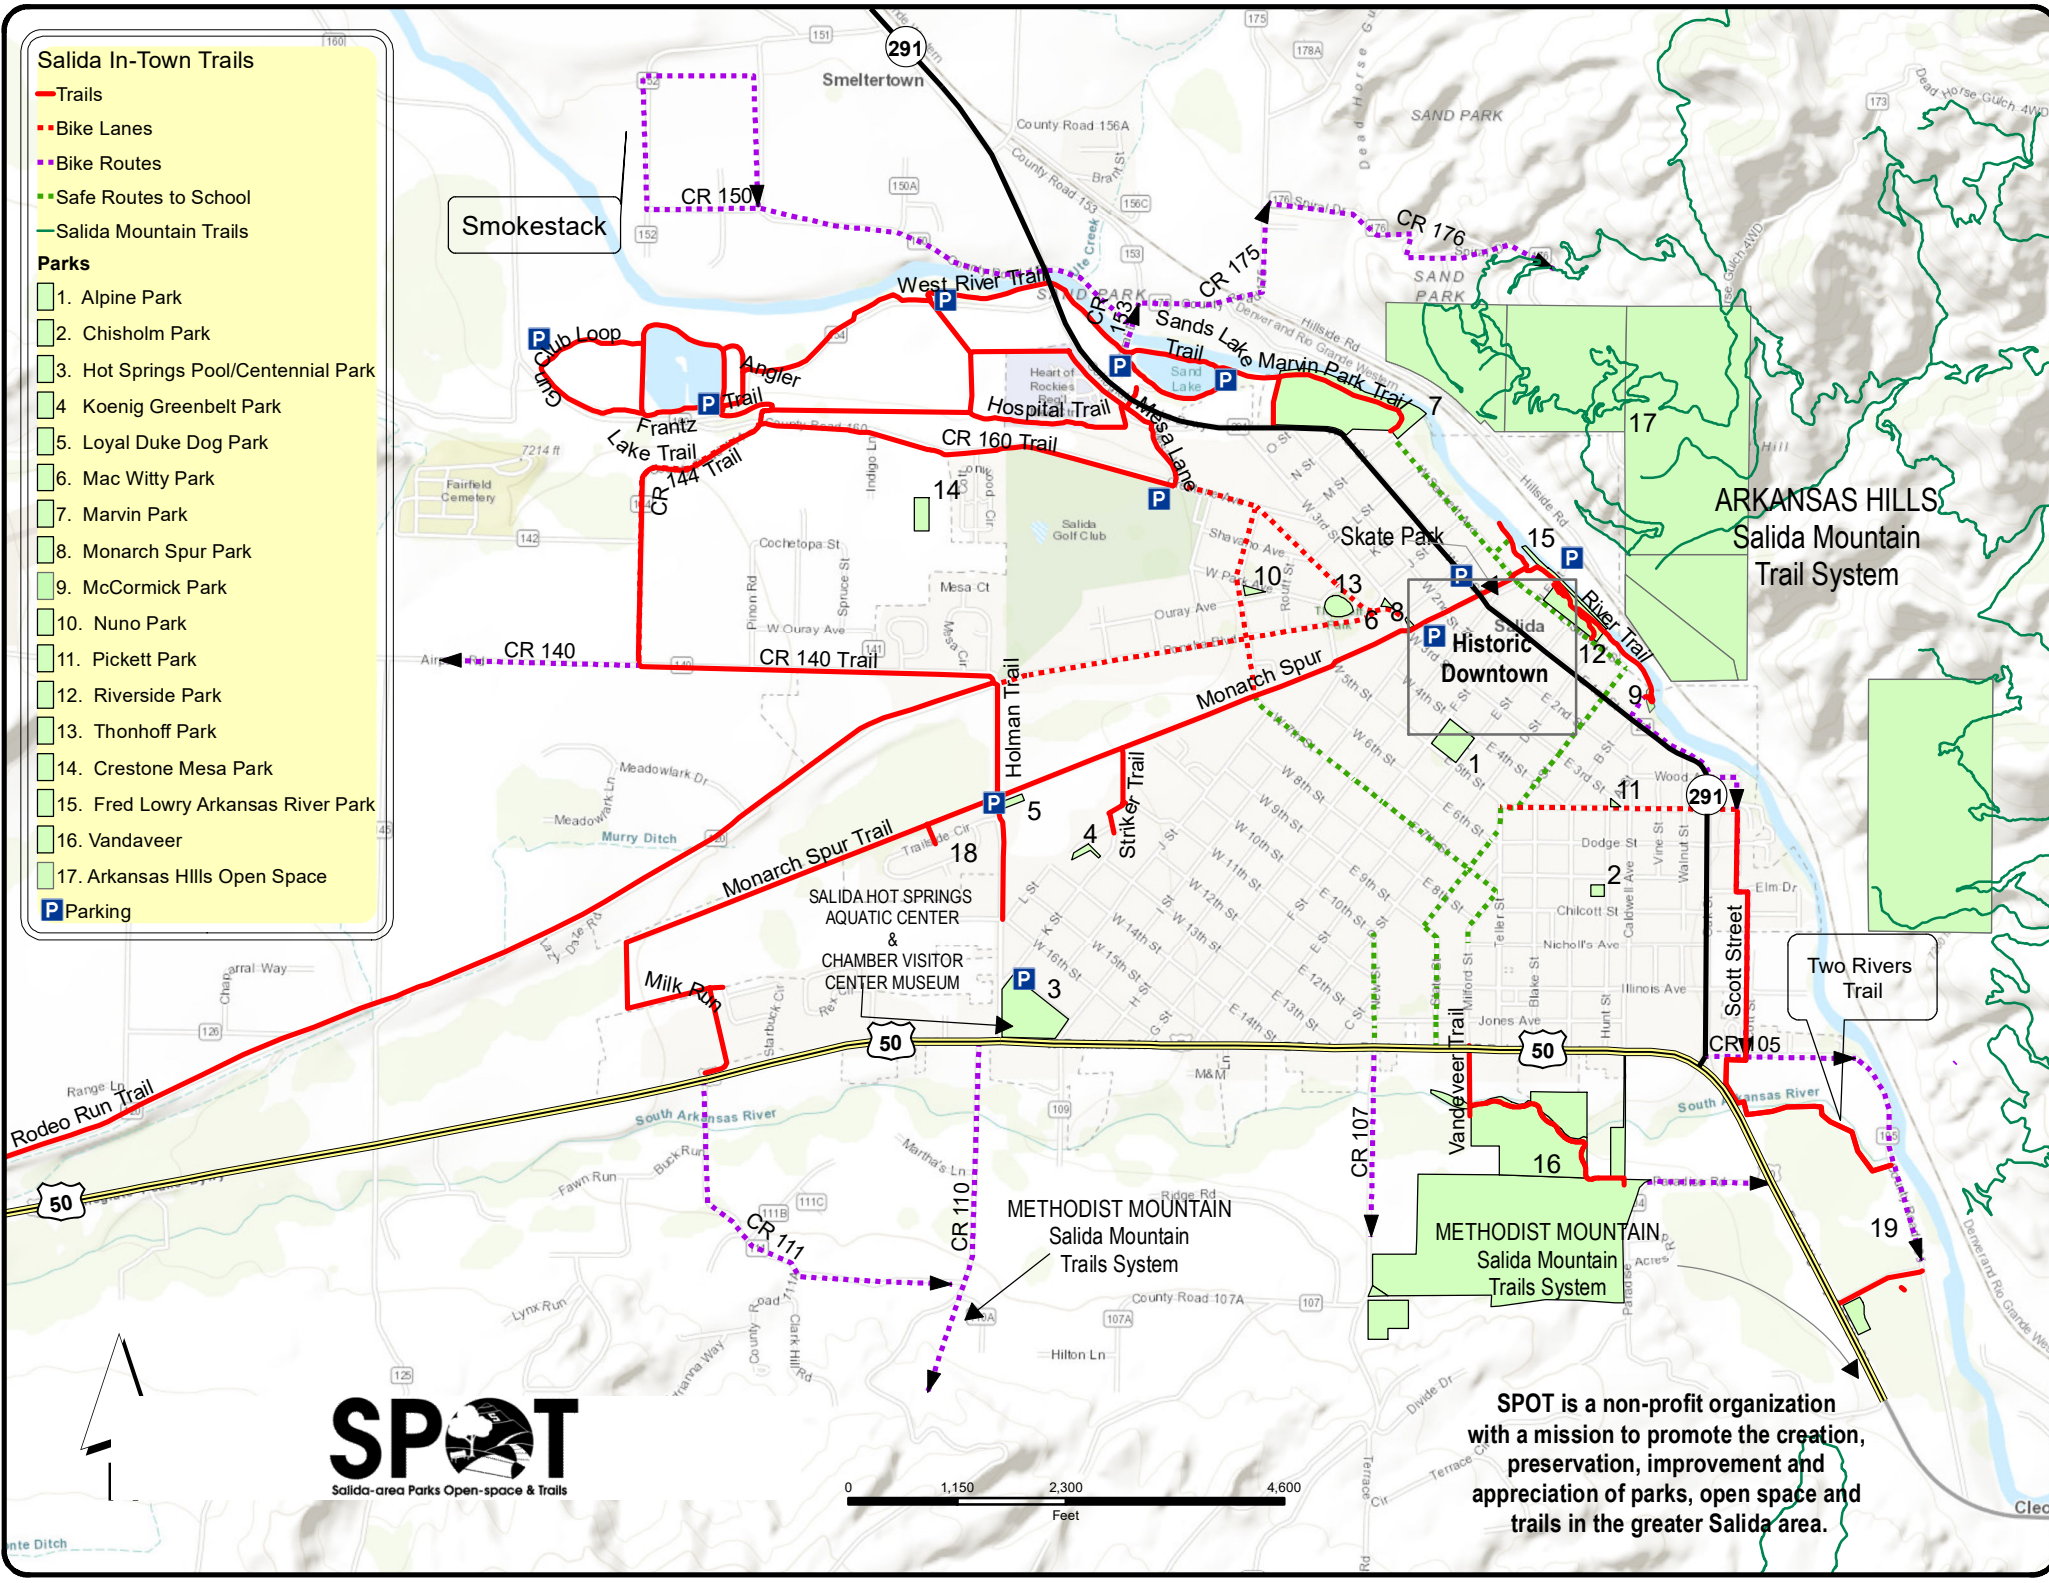

### Salida In-Town Trails

- Trails
- - - Bike Lanes
- - - Bike Routes
- - - Safe Routes to School
- Salida Mountain Trails

### Parks

1. Alpine Park
  2. Chisholm Park
  3. Hot Springs Pool/Centennial Park
  4. Koenig Greenbelt Park
  5. Loyal Duke Dog Park
  6. Mac Witty Park
  7. Marvin Park
  8. Monarch Spur Park
  9. McCormick Park
  10. Nuno Park
  11. Pickett Park
  12. Riverside Park
  13. Thonhoff Park
  14. Crestone Mesa Park
  15. Fred Lowry Arkansas River Park
  16. Vandaveer
  17. Arkansas Hills Open Space
- P** Parking

SPOT is a non-profit organization with a mission to promote the creation, preservation, improvement and appreciation of parks, open space and trails in the greater Salida area.